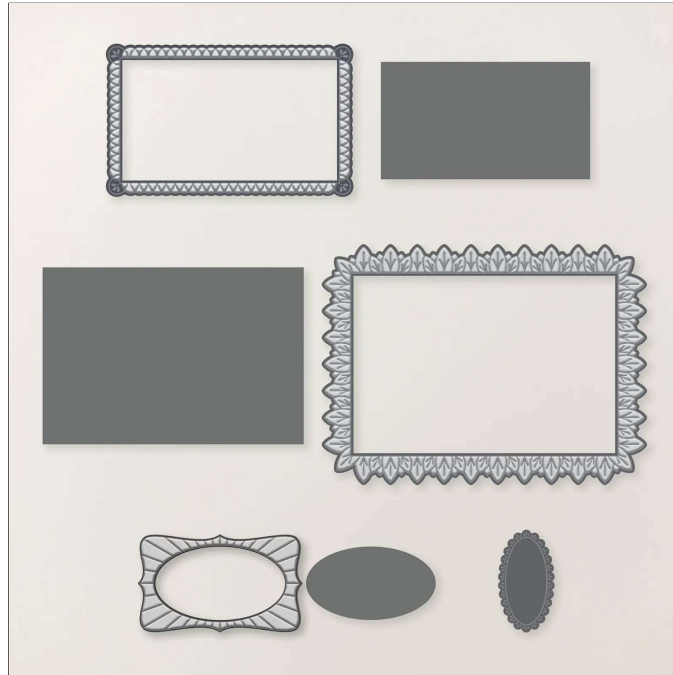

# Phrases & Frames Impressions Dies

#StampinCut&Emboss #Tools #Dies  
**Phrases & Frames Impressions Dies**

Set of 4 dies. Largest die: 4" x 5-1/2" (10.2 x 14 cm)

May-Aug 26 Page 58

Phrases & Frames Impressions Dies 167586

French: Poinçons Phrases Et Cadres

German: Stanzformen Grüße Und Rahmen

Insert created by Bev Adams, BevAdams.com, BevAdams@verizon.net. All Images © Stampin' Up!

May-Aug 26

Standard

Color	Embellish.	Dies	Paper	Stamps	Tools	Folders	Adhesives
Current Catalog	Online Exclusives	Special Release	Kits	Mini Catalog	Mix & Match	Memory Keeping Tools	

Cut to fit your case: Standard Case: 5/8" spine, 5 1/8" front, 7" length  
New Stamp & Die Envelopes 5 1/4" front, 8 7/8" length